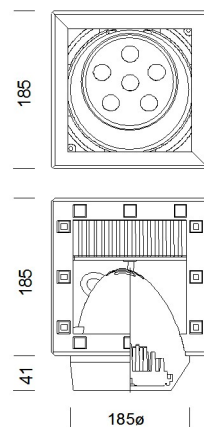

## Compendio ESALED

Code	px no. pack.	Gear	Kg	Watt	Colour	Total Installed Power Capacity	Lamps
22281274-00	1	CLD CELL	3.70	ESALED	met. silver	168	3000K - 890lm - 10°
22281271-00	1	CLD CELL	3.70	ESALED	met. silver	168	3000K - 890lm - 25°
22281272-00	1	CLD CELL	3.70	ESALED	met. silver	168	3000K - 890lm - 40°
22281273-00	1	CLD CELL	3.70	ESALED	white	168	3000K - 890lm - 60°