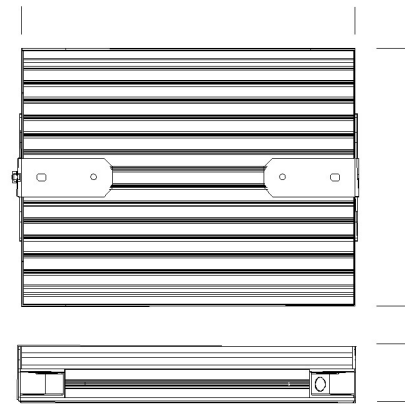

3250 Modoled POWERLED

Code	px no. pack.	Gear	Kg	Watt	Colour	Dimensions	Lamps
330100-00	1	CLD CTL	9.00	48X1.4W LED white	anthracite	462x405x88	4000k - 100lm

Housing without frame: Die-cast aluminium with cooling fins.
 Diffuser: Tempered glass, resistant to impact and thermal shock.

3261 Modoled POWERLED - double

Code	px no. pack.	Gear	Watt	Colour	Dimensions
330310-00	1	CLD CTL	48X1.4W LED white	anthracite	1005x405x88

Housing without frame: Die-cast aluminium with cooling fins.
 Diffuser: Tempered glass, resistant to impact and thermal shock.

3240 Modoled POWERLED

Code	px no. pack.	Gear	Kg	Watt	Colour	Dimensions	Lamps
330000-00	1	CLD CTL	10.00	48X1.4W LED white	anthracite	462x405x88	4000k - 100lm
330001-00	1	CLD CTL	15.00	72X1.4W LED white	anthracite	525x405x88	4000k - 100lm
330002-00	1	CLD CTL	20.00	96X1.4W LED white	anthracite	645x405x88	4000k - 100lm