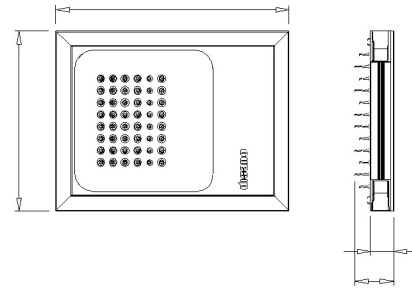

3250 Modoled POWERLED

Code	px no. pack.	Gear	Kg	Watt	Colour	Dimensions	Lamps
330100-00	1	CLD CTL	9.00	48X1.4W LED white	anthracite	462x405x88	4000k - 100lm

Housing without frame: Die-cast aluminium with cooling fins.
 Diffuser: Tempered glass, resistant to impact and thermal shock.

3261 Modoled POWERLED - double

Code	px no. pack.	Gear	Watt	Colour	Dimensions
330310-00	1	CLD CTL	48X1.4W LED white	anthracite	1005x405x88

Housing without frame: Die-cast aluminium with cooling fins.
 Diffuser: Tempered glass, resistant to impact and thermal shock.

3240 Modoled POWERLED

Code	px no. pack.	Gear	Kg	Watt	Colour	Dimensions	Lamps
330000-00	1	CLD CTL	10.00	48X1.4W LED white	anthracite	462x405x88	4000k - 100lm
330001-00	1	CLD CTL	15.00	72X1.4W LED white	anthracite	525x405x88	4000k - 100lm
330002-00	1	CLD CTL	20.00	96X1.4W LED white	anthracite	645x405x88	4000k - 100lm