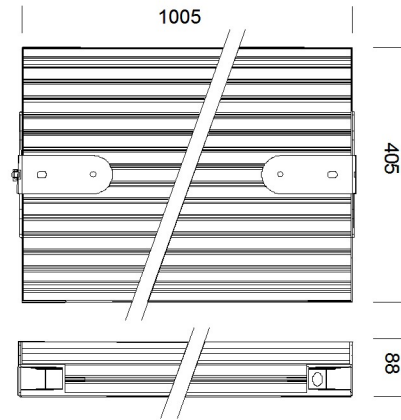

3250 Modoled POWERLED

Code	px no. pack.	Gear	Kg	Watt	Colour	Dimensions	Lamps
330100-00	1	CLD CTL	9.00	48X1.4W LED white	anthracite	462x405x88	4000k - 100lm

Housing without frame: Die-cast aluminium with cooling fins.
 Diffuser: Tempered glass, resistant to impact and thermal shock.

3261 Modoled POWERLED - double

Code	px no. pack.	Gear	Watt	Colour	Dimensions
330310-00	1	CLD CTL	48X1.4W LED white	anthracite	1005x405x88

Housing without frame: Die-cast aluminium with cooling fins.
 Diffuser: Tempered glass, resistant to impact and thermal shock.

3240 Modoled POWERLED

Code	px no. pack.	Gear	Kg	Watt	Colour	Dimensions	Lamps
330000-00	1	CLD CTL	10.00	48X1.4W LED white	anthracite	462x405x88	4000k - 100lm
330001-00	1	CLD CTL	15.00	72X1.4W LED white	anthracite	525x405x88	4000k - 100lm
330002-00	1	CLD CTL	20.00	96X1.4W LED white	anthracite	645x405x88	4000k - 100lm